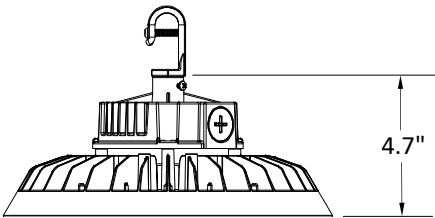

LED UFO HIGH BAY FIXTURE

Tunable Wattage & CCT

PRODUCT FEATURES

- **TUNABLE POWER & CCT**
- ADC12 Aluminum Alloy Housing
- IP65 Rating
- 120 - 277 Voltage Rating; PF > 0.9, THD < 20%
- 80+ CRI
- High Performance Optics
- Black Finish - Outdoor Powder Coating
- Mercury & UV Free
- Sensor Ready
- Dimming: 0-10V/PWM/VR
- Clear PC Lens
- 1/2" Female Thread for Stem Mount
- 50,000 Hour Lifetime Rating
- 5-Year Limited Warranty
- UL Certified
- DLC Premium Listed
- Operating Temperature: -40°F to 122°F (-40°C to 50°C)

PRODUCT SPECIFICATIONS

MODEL	ITEM #	POWER (W)	LUMENS (LM)	CCT (K)	DIMENSIONS (IN) (Diameter x H)	EFFICIENCY (lm/W)
CLU14-150WS-8SC1-10V-90D-H-BK-M-AJ	L150WTUNUFOCL14	100	15,000	3500	11.0 x 4.7	150
		125	18,750	4000		
		150	22,500	5000		

DIMENSIONS

POWER & COLOR ADJUSTABLE CONTROLS