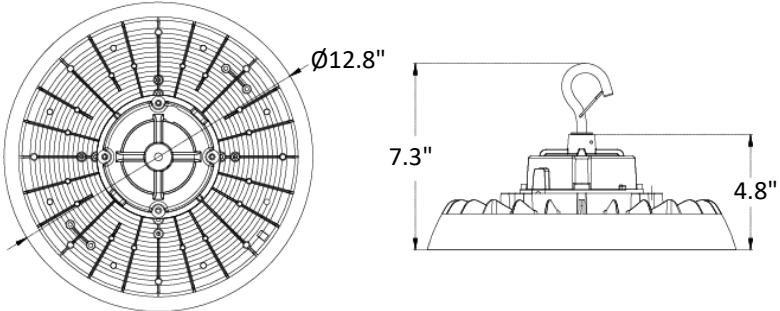

LED UFO HIGH BAY FIXTURE

Tunable Wattage & CCT

PRODUCT FEATURES

- **TUNABLE POWER & CCT**
- ADC12 Aluminum Alloy Housing
- IP65 Rating
- 277 - 480 Voltage Rating; PF > 0.9, THD < 20%
- 80+ CRI
- High Performance Optics
- Black Finish - Outdoor Powder Coating
- Mercury & UV Free
- Sensor Ready
- Dimming: 0-10V/PWM/VR
- Clear PC Lens
- 1/2" Female Thread for Stem Mount
- 50,000 Hour Lifetime Rating
- 5-Year Limited Warranty
- UL Certified
- DLC Premium Listed
- Operating Temperature: -40°F to 122°F (-40°C to 50°C)

PRODUCT SPECIFICATIONS

MODEL	ITEM #	POWER (W)	LUMENS (LM)	CCT (K)	DIMENSIONS (IN) (Diameter x H)	EFFICIENCY (lm/W)
CLU12-240W-110-H1-HV-TCP-C02	L240WTNUFOHCL12	150	22,500	4000	12.8 x 4.8	150
		200	30,000	5000		
		240	36,000			

DIMENSIONS

POWER & COLOR ADJUSTABLE CONTROLS