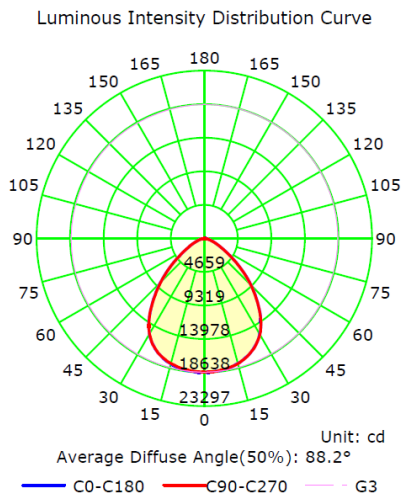

## PRODUCT FEATURES

- **TUNABLE POWER - 180W / 200W / 240W**
- Die-Cast Aluminum Alloy Housing
- Black Finish
- Clear PC Lens
- 277-480 Voltage Rating, PF > 0.9, THD < 20%
- CRI > 80
- Mercury and UV Free
- Dimming: 0-10V, PWM, VR
- Sensor Ready
- 1/2" Female Thread for Stem Mount
- IP65 Rating - Suitable for Wet Locations
- 6kV Surge Protection
- 50,000 Hour Lifetime Rating
- 5-Year Limited Warranty
- UL Certified
- DLC Premium Listed
- Operating Temperature: -40°F to 122°F (-40°C to 50°C)

## PRODUCT SPECIFICATIONS

MODEL	ITEM #	POWER (W)	LUMENS (LM)	CCT (K)	DIMENSIONS (IN) D x H	EFFICIENCY (Lm/W)	BEAM ANGLE
		240	36,720				
CLU11-240WS1BT2H1-BH50WS	L240W5KUFOCLH11	200	30,600	5000	Ø 12.6 x 6.61	153	90°
		180	27,540				

### The Average Illuminance Effective Figure

Height	Avg./Nadir, E	Beam Angle: 88.3°	Diameter / Area
1.0m	765.39 / 18570.78lx		1.94m / 2.96sq.m
2.0m	382.69 / 4642.69lx		3.88m / 11.85sq.m
3.0m	255.13 / 2063.42lx		5.83m / 26.67sq.m
4.0m	191.35 / 1160.67lx		7.77m / 47.41sq.m
5.0m	150.62 / 742.83lx		9.71m / 74.08sq.m
6.0m	124.48 / 515.85lx		11.65m / 106.67sq.m
7.0m	108.21 / 379.00lx		13.60m / 145.20sq.m
8.0m	96.65 / 290.17lx		15.54m / 189.64sq.m
9.0m	87.65 / 229.27lx		17.48m / 240.02sq.m
10.0m	80.65 / 185.71lx		19.42m / 296.32sq.m

Flux Out: 25973.45lm