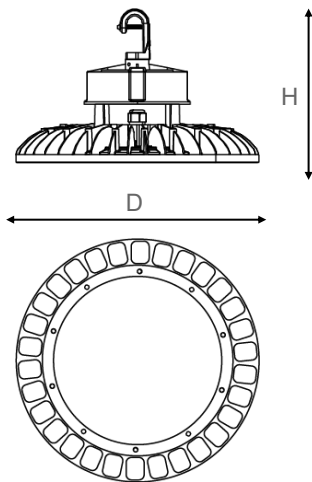

## PRODUCT SPECIFICATIONS

MODEL	ITEM #	POWER (W)	LUMENS (LM)	CCT (K)	DIMENSIONS (IN) D x H	EFFICIENCY (Lm/W)	BEAM ANGLE
CLU11-240WSH1-BK50	L240W5KUFOHCL11	240	32,400	5000	Ø 14.17 x 8.98	135	110°

### DIAGRAM

### PHOTOMETRY

Flux Out: 24906.24lm

Height	Avg./Nadir, E	Beam Angle: 114.7°	Diameter / Area
1.0m	3258.39/ 11343.68lx		3.12m / 7.64sq.m
2.0m	814.60/ 2835.92lx		6.24m / 30.57sq.m
3.0m	362.04/ 1260.41lx		9.36m / 68.79sq.m
4.0m	203.65/ 708.98lx		12.48m / 122.30sq.m
5.0m	130.34/ 453.75lx		15.60m / 191.09sq.m
6.0m	90.51/ 315.10lx		18.72m / 275.17sq.m
7.0m	66.50/ 231.50lx		21.84m / 374.54sq.m
8.0m	50.91/ 177.24lx		24.96m / 489.20sq.m
9.0m	40.23/ 140.05lx		28.08m / 619.14sq.m
10.0m	32.58/ 113.44lx		31.20m / 764.37sq.m