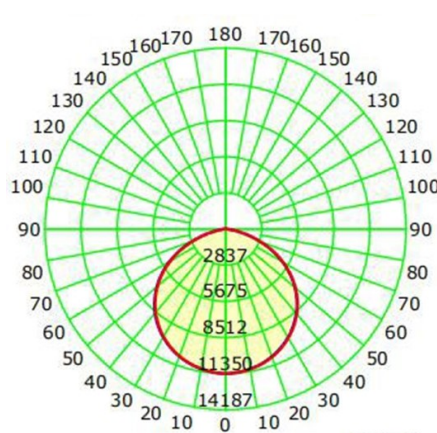

## PRODUCT SPECIFICATIONS

MODEL	ITEM #	POWER (W)	LUMENS (LM)	CCT (K)	DIMENSIONS (IN) D x H	EFFICIENCY (Lm/W)	BEAM ANGLE
CLU11-240WSH1-BK50	L240W5KUFOHCL11	240	32,400	5000	Ø 14.17 x 8.98	135	110°

### DIAGRAM

### PHOTOMETRY

Flux Out: 24906.24lm

Height	Avg./Nadir, E	Beam Angle: 114.7°	Diameter / Area
1.0m	3258.39/ 11343.68lx		3.12m / 7.64sq.m
2.0m	814.60/ 2835.92lx		6.24m / 30.57sq.m
3.0m	362.04/ 1260.41lx		9.36m / 68.79sq.m
4.0m	203.65/ 708.98lx		12.48m / 122.30sq.m
5.0m	130.34/ 453.75lx		15.60m / 191.09sq.m
6.0m	90.51/ 315.10lx		18.72m / 275.17sq.m
7.0m	66.50/ 231.50lx		21.84m / 374.54sq.m
8.0m	50.91/ 177.24lx		24.96m / 489.20sq.m
9.0m	40.23/ 140.05lx		28.08m / 619.14sq.m
10.0m	32.58/ 113.44lx		31.20m / 764.37sq.m