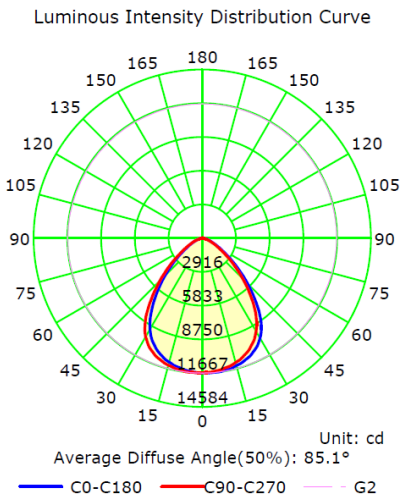

## PRODUCT SPECIFICATIONS

MODEL	ITEM #	POWER (W)	LUMENS (LM)	CCT (K)	DIMENSIONS (IN) D x H	EFFICIENCY (Lm/W)	BEAM ANGLE
		150	21,750				
CLU11-150WS1BT2H1-BH50WS	L150W5KUFOHCL11	120	18,360	5000	Ø 10.8 x 6.61	153	90°
		100	15,300				

### The Average Illuminance Effective Figure

Height	Avg./Nadir, E	Beam Angle:84.9°	Diameter / Area
1.0m	309.74/ 11623.41lx		1.83m / 2.63sq.m
2.0m	152.43/ 2905.85lx		3.66m / 10.53sq.m
3.0m	101.62/ 1291.49lx		5.49m / 23.69sq.m
4.0m	76.31/ 726.46lx		7.32m / 42.11sq.m
5.0m	61.39/ 464.94lx		9.15m / 65.80sq.m
6.0m	51.38/ 322.87lx		10.98m / 94.76sq.m
7.0m	44.57/ 237.21lx		12.81m / 128.97sq.m
8.0m	39.78/ 181.62lx		14.65m / 168.45sq.m
9.0m	35.73/ 143.50lx		16.48m / 213.20sq.m
10.0m	32.10/ 116.23lx		18.31m / 263.21sq.m

Flux Out: 15291.87lm