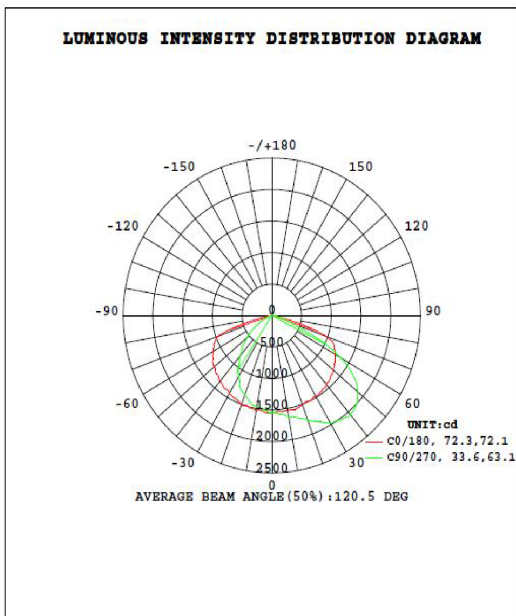

PRODUCT FEATURES

- Magnesium Alloy Housing
- Black Finish
- IP51 Rating
- 100-277 Voltage Rating, PF > 0.9
- CRI > 70
- 270° Rotatable Mogul Base (E39)
- Type III Light Distribution
- Clear Plastic Lens
- 50,000 Hour Lifetime Rating
- 5-Year Limited Warranty
- UL / cUL Certified
- Operating Temperature: -4°F to 113°F (-20°C to 45°C)

PRODUCT SPECIFICATIONS

MODEL	ITEM #	POWER (W)	LUMENS (LM)	CCT (K)	DIMENSIONS (IN) (L x W x H)	EFFICIENCY (Lm/W)
CLC11-54W-H2-E-50K	L54W5KHCL11	54	5,900	5000	11.69 x 5.43 x 3.43	123

PHOTOMETRY

Height	Eavg, Emax	Angle: 96.65deg	Diameter
3.281ft 1m	71.05, 145.3fc 764.8, 1563lx		7.371ft 224.65cm
6.562ft 2m	17.76, 36.31fc 191.2, 390.9lx		14.74ft 449.31cm
9.843ft 3m	7.895, 16.14fc 84.98, 173.7lx		22.11ft 673.96cm
13.12ft 4m	4.441, 9.078fc 47.80, 97.72lx		29.48ft 898.61cm
16.4ft 5m	2.842, 5.810fc 30.59, 62.54lx		36.85ft 1123.27cm

Note: The Curves indicate the illuminated area and the average illumination when the luminaire is at different distance.

DIAGRAM