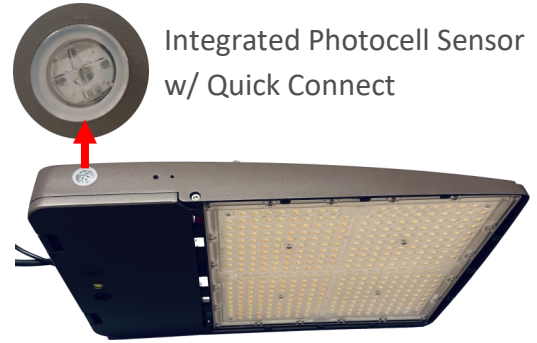

# LED FLOOD FIXTURE

## Tunable Wattage & CCT

### PRODUCT FEATURES

- **TUNABLE POWER & CCT**
- **Includes Slip-Fitter Mount Pre-Attached**
- ADC12 Aluminum Heat Sink Housing
- Rotatable Lens for More Applications
- High Performance Optics
- Outdoor Powder Coating
- Bronze Finish
- Integrated Photocell Sensor Included w/ Quick Connect
- Dimming: 0-10V/PWM/VR
- IP65 Rating - Suitable for Wet Locations
- 120 - 277 Voltage Rating
- 50,000 Hour Lifetime Rating
- DLC Premium Listed
- UL Certified
- 5-Year Limited Warranty
- Operating Temperature: -40°F to 122°F (-40°C to 50°C)