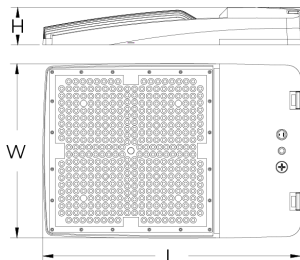

### PRODUCT SPECIFICATIONS

MODEL	ITEM #	POWER (W)	LUMENS (LM)	CCT (K)	DIMENSIONS (IN) (L x W x H)	EFFICIENCY (lm/W)
CLF14-150S-UNV-8SC1-T3-SF-BZ-BPC	L150WTUNSLCL14	80 (L)	12,000	3000	15.55 x 9.88 x 2.60	150
		100 (M)	15,000	4000		
		150 (H)	22,500	5000		
CLF14-300S-UNV-8SC1-T3-SF-BZ-BPC	L300WTUNSLCL14	200 (L)	30,000	3000	18.75 x 12.67 x 2.76	150
		240 (M)	36,000	4000		
		300 (H)	45,000	5000		

#### DIMENSIONS