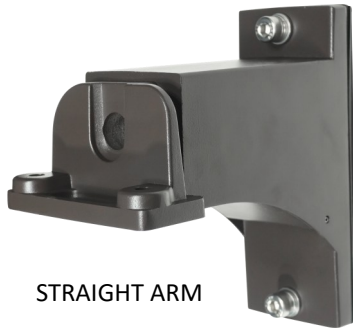

LED FLOOD FIXTURE

Tunable Wattage & CCT

PRODUCT FEATURES

- **Tunable Power**
- **Tunable CCT - 3000K / 4000K / 5000K**
- Die-Cast Aluminum Alloy Housing
- Bronze Finish
- 120-277 Voltage Rating, PF > 0.9
- CRI > 80
- 140 Lm/W
- Photocell Included
- Clear Plastic Lens
- IP65 Rating - Suitable for Wet Locations
- 0-10V Dimming
- UL Certified
- DLC Premium Listed
- 50,000 Hour Lifetime Rating
- 5-Year Limited Warranty
- Operating Temperature Range: -40°F to 113°F (-40°C to 45°C)

LED FLOOD FIXTURE

CLF12 Accessory Arm Mounts

SLIP FITTER

TRUNNION

UNIVERSAL

STRAIGHT ARM

YOKE

PRODUCT FEATURES

- Die-Cast Aluminum Alloy
- Outdoor Powder Coating
- Bronze Finish
- 5-Year Limited Warranty

PRODUCT SPECIFICATIONS

MODEL	ITEM #	LENGTH (in)	WIDTH (in)	HEIGHT (in)	NOTES
CLF12-SL-BZ	LMOUNTSLIPCL12	9.10	3.59	3.07	Fits tenon up to 2.375 in diameter. Adjustable from 0°-180°
CLF12-SA-BZ	LMOUNTSTRACL12	6.59	3.62	6.38	For square poles.
CLF12-TR-BZ	LMOUNTTRUNCL12	7.36	6.30	2.44	Adjustable from 0°-180°
CLF12-UNIV-BZ	LMOUNTUNIVCL12	9.34	3.62	6.38	For square or round poles Adjustable from 0°-180°
CLF12-YK150-BZ	LMOUNTYK150CL12	8.19	10.12	1.97	Fits CLF12 150W Flood Fixture only Adjustable from 0°-180°
CLF12-YK300-BZ	LMOUNTYK300CL12	11.54	13.58	1.97	Fits CLF12 150W Flood Fixture only Adjustable from 0°-180°