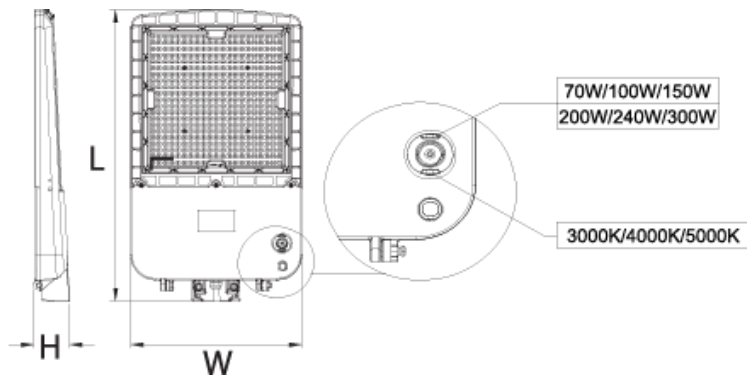

LED FLOOD FIXTURE

Tunable Wattage & CCT

PRODUCT FEATURES

- **Tunable Power**
- **Tunable CCT - 3000K / 4000K / 5000K**
- Die-Cast Aluminum Alloy Housing
- Bronze Finish
- 120-277 Voltage Rating, PF > 0.9
- CRI > 80
- 140 Lm/W
- Photocell Included
- Clear Plastic Lens
- IP65 Rating - Suitable for Wet Locations
- 0-10V Dimming
- UL Certified
- DLC Premium Listed
- 50,000 Hour Lifetime Rating
- 5-Year Limited Warranty
- Operating Temperature Range: -40°F to 113°F (-40°C to 45°C)

PRODUCT SPECIFICATIONS

MODEL	ITEM #	POWER (W)	LUMENS (LM)	INPUT VOLTAGE (V)	DIMENSIONS (IN) (L x W x H)
CLF12-150W-H3-TCP(PTC)	L150WPTCFLCL12	70W/100W/150W	9,800-21,000	120-277	16.9 X 9.8 X 2.6
CLF12-150W-H3-HV-TCP(PTC)	L150WHPTCFLCL12	70W/100W/150W	9,800-21,000	277-480	16.9 X 9.8 X 2.6
CLF12-300W-H3-TCP(PTC)	L300WPTCFLCL12	200W/240W/300W	28,000-42,000	120-277	22.7 X 13.3 X 2.8
CLF12-300W-H3-HV-TCP(PTC)	L300WHPTCFLCL12	200W/240W/300W	28,000-42,000	277-480	22.7 X 13.3 X 2.8

- Die-Cast Aluminum Alloy
- Outdoor Powder Coating
- Bronze Finish
- 5-Year Limited Warranty

PRODUCT SPECIFICATIONS

MODEL	ITEM #	LENGTH (in)	WIDTH (in)	HEIGHT (in)	NOTES
CLF12-SL-BZ	LMOUNTSLIPCL12	9.10	3.59	3.07	Fits tenon up to 2.375 in diameter. Adjustable from 0°-180°
CLF12-SA-BZ	LMOUNTSTRACL12	6.59	3.62	6.38	For square poles.
CLF12-TR-BZ	LMOUNTTRUNCL12	7.36	6.30	2.44	Adjustable from 0°-180°
CLF12-UNIV-BZ	LMOUNTUNIVCL12	9.34	3.62	6.38	For square or round poles Adjustable from 0°-180°
CLF12-YK150-BZ	LMOUNTYK150CL12	8.19	10.12	1.97	Fits CLF12 150W Flood Fixture only Adjustable from 0°-180°
CLF12-YK300-BZ	LMOUNTYK300CL12	11.54	13.58	1.97	Fits CLF12 150W Flood Fixture only Adjustable from 0°-180°