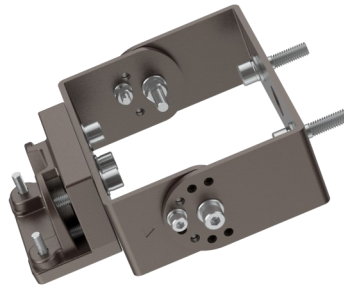

LED FLOOD FIXTURE

Tunable Wattage & CCT

PRODUCT FEATURES

- **Tunable Power**
- **Tunable CCT - 3000K / 4000K / 5000K**
- Die-Cast Aluminum Alloy Housing
- Bronze Finish
- 120-277 Voltage Rating, PF > 0.9
- CRI > 80
- 140 Lm/W
- Photocell Included
- Clear Plastic Lens
- IP65 Rating - Suitable for Wet Locations
- 0-10V Dimming
- UL Certified
- DLC Premium Listed
- 50,000 Hour Lifetime Rating
- 5-Year Limited Warranty
- Operating Temperature Range: -40°F to 113°F (-40°C to 45°C)

PRODUCT SPECIFICATIONS

MODEL	ITEM #	POWER (W)	LUMENS (LM)	INPUT VOLTAGE (V)	DIMENSIONS (IN) (L x W x H)
CLF12-150W-H3-TCP(PTC)	L150WPTCFLCL12	70W/100W/150W	9,800-21,000	120-277	16.9 X 9.8 X 2.6
CLF12-150W-H3-HV-TCP(PTC)	L150WHPTCFLCL12	70W/100W/150W	9,800-21,000	277-480	16.9 X 9.8 X 2.6
CLF12-300W-H3-TCP(PTC)	L300WPTCFLCL12	200W/240W/300W	28,000-42,000	120-277	22.7 X 13.3 X 2.8
CLF12-300W-H3-HV-TCP(PTC)	L300WHPTCFLCL12	200W/240W/300W	28,000-42,000	277-480	22.7 X 13.3 X 2.8

LED FLOOD FIXTURE

CLF12 Accessory Arm Mounts

SLIP FITTER

TRUNNION

UNIVERSAL

STRAIGHT ARM

YOKE

PRODUCT FEATURES

- Die-Cast Aluminum Alloy
- Outdoor Powder Coating
- Bronze Finish
- 5-Year Limited Warranty

PRODUCT SPECIFICATIONS

MODEL	ITEM #	LENGTH (in)	WIDTH (in)	HEIGHT (in)	NOTES
CLF12-SL-BZ	LMOUNTSLIPCL12	9.10	3.59	3.07	Fits tenon up to 2.375 in diameter. Adjustable from 0°-180°
CLF12-SA-BZ	LMOUNTSTRACL12	6.59	3.62	6.38	For square poles.
CLF12-TR-BZ	LMOUNTTRUNCL12	7.36	6.30	2.44	Adjustable from 0°-180°
CLF12-UNIV-BZ	LMOUNTUNIVCL12	9.34	3.62	6.38	For square or round poles Adjustable from 0°-180°
CLF12-YK150-BZ	LMOUNTYK150CL12	8.19	10.12	1.97	Fits CLF12 150W Flood Fixture only Adjustable from 0°-180°
CLF12-YK300-BZ	LMOUNTYK300CL12	11.54	13.58	1.97	Fits CLF12 150W Flood Fixture only Adjustable from 0°-180°